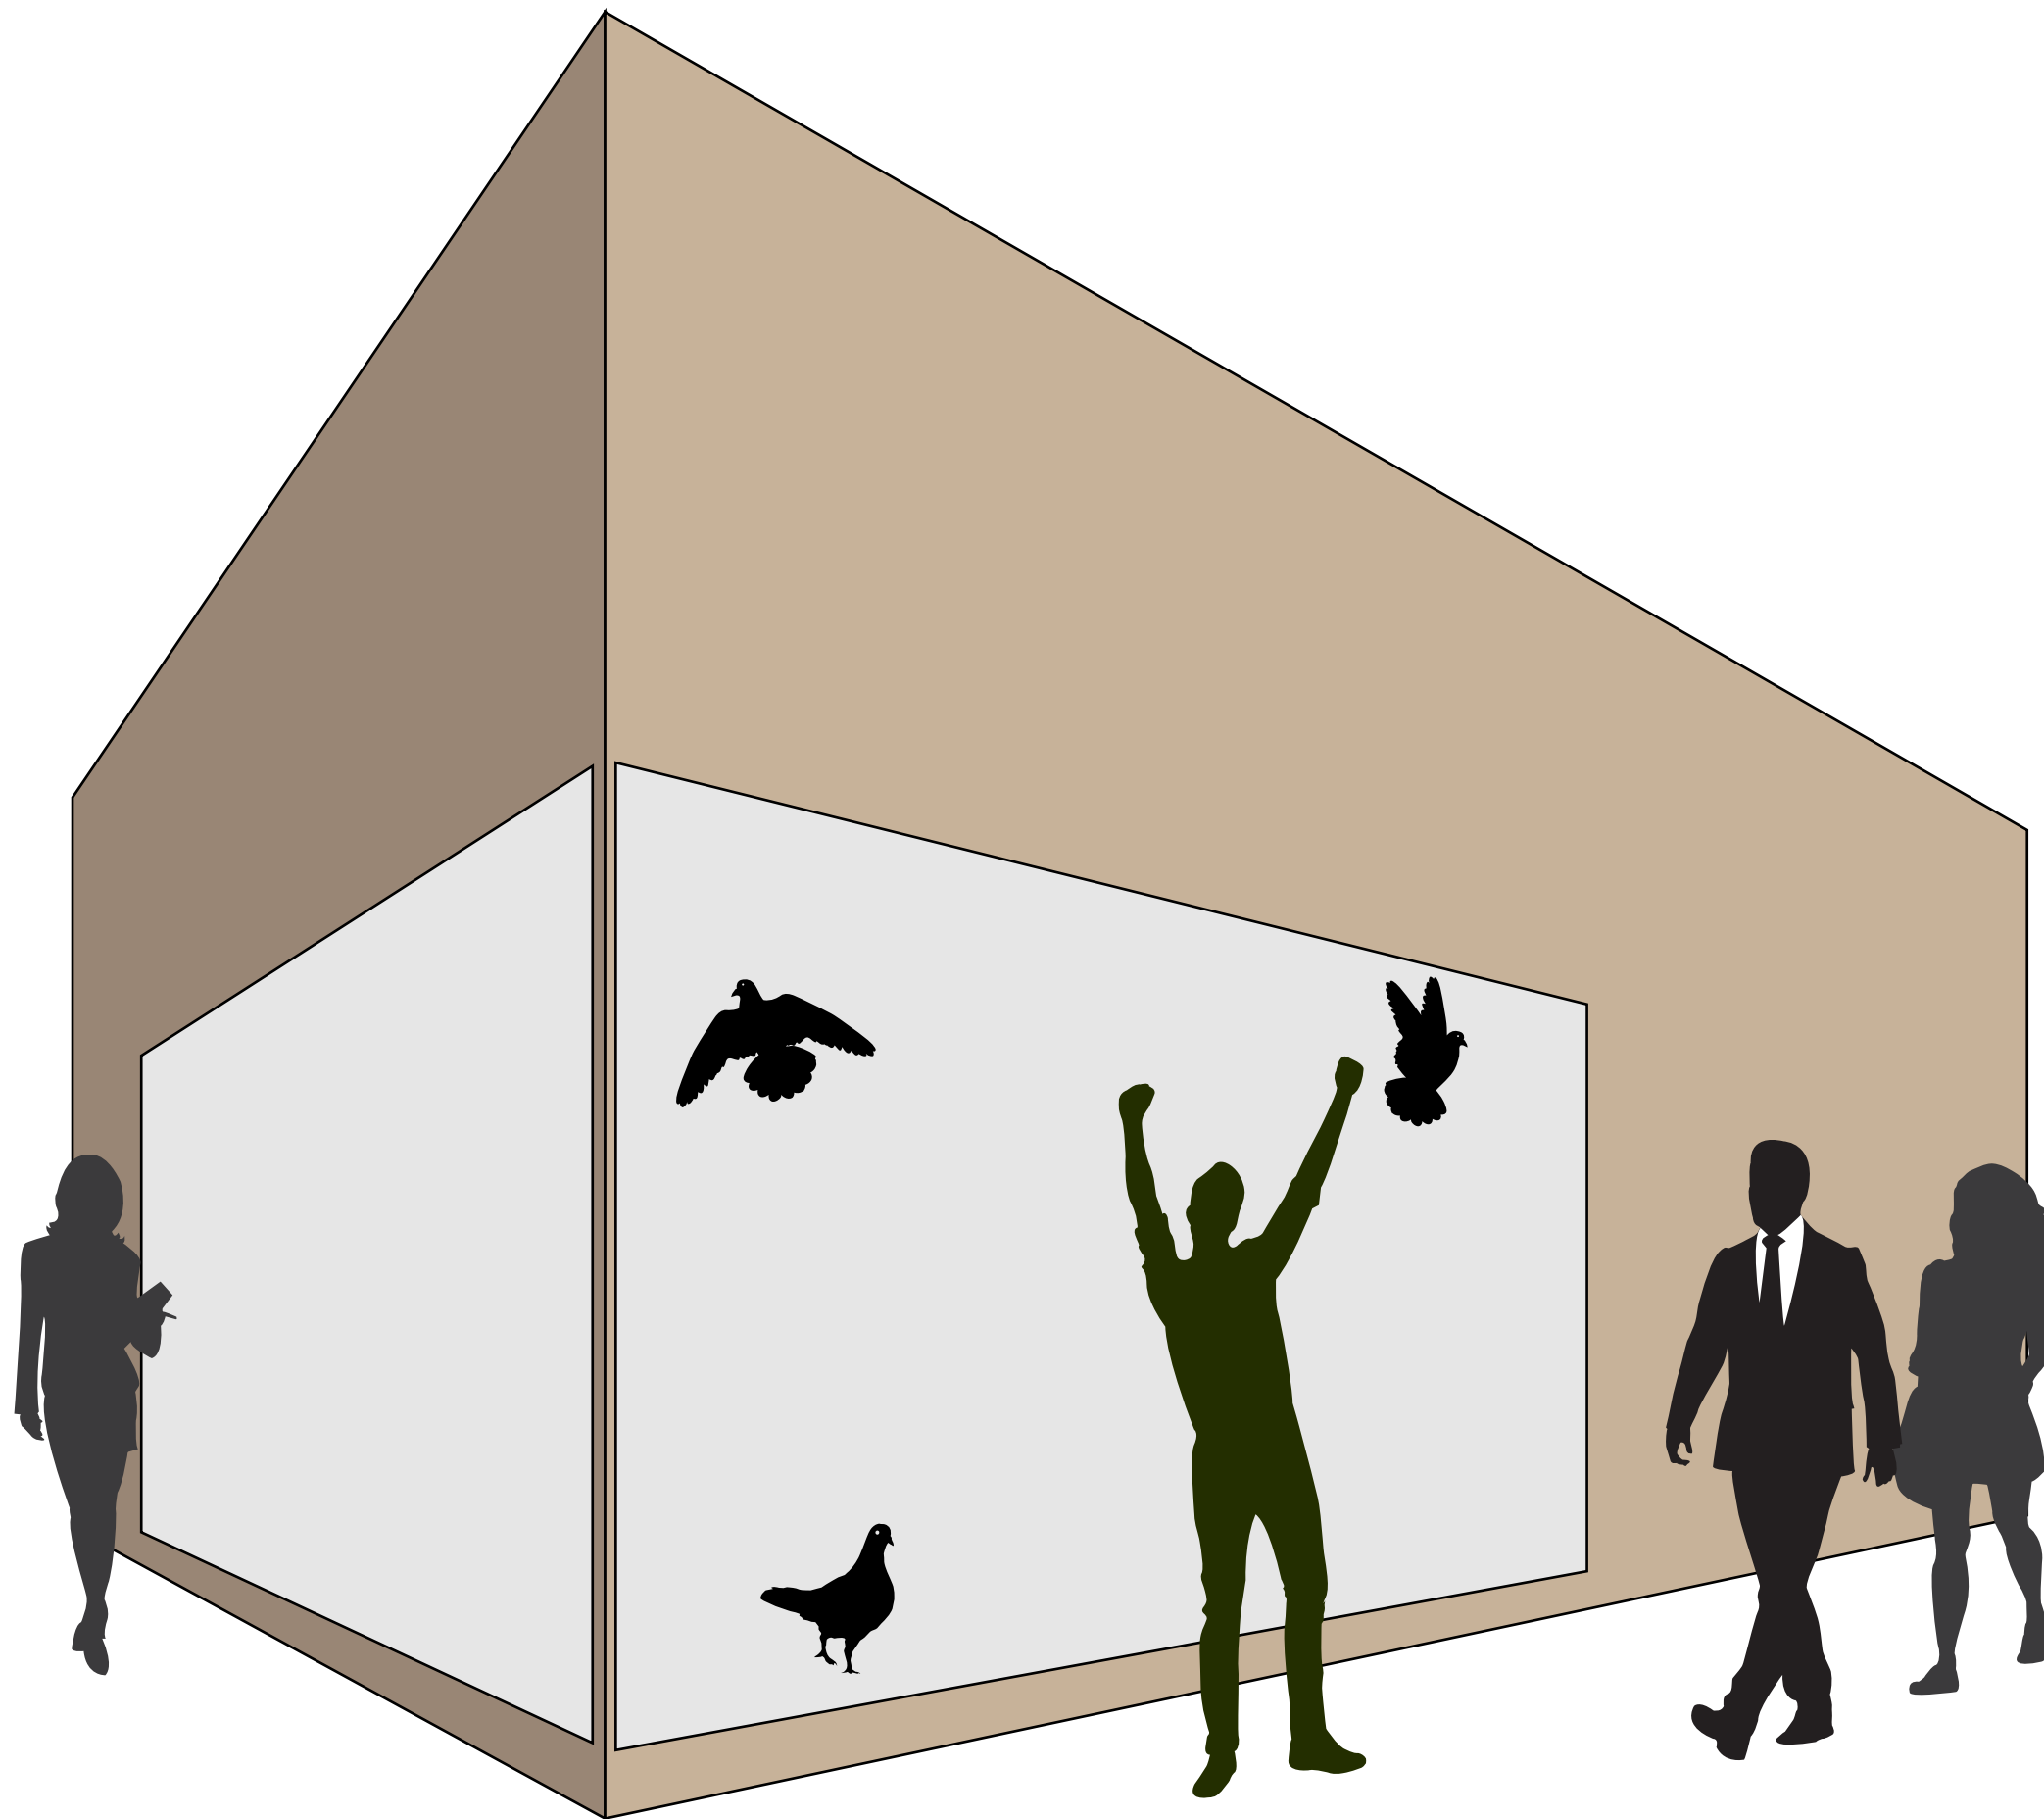

corner projection - video source inside

Skeleton tracking data from Kinect to Processing

Processed video to the Projector