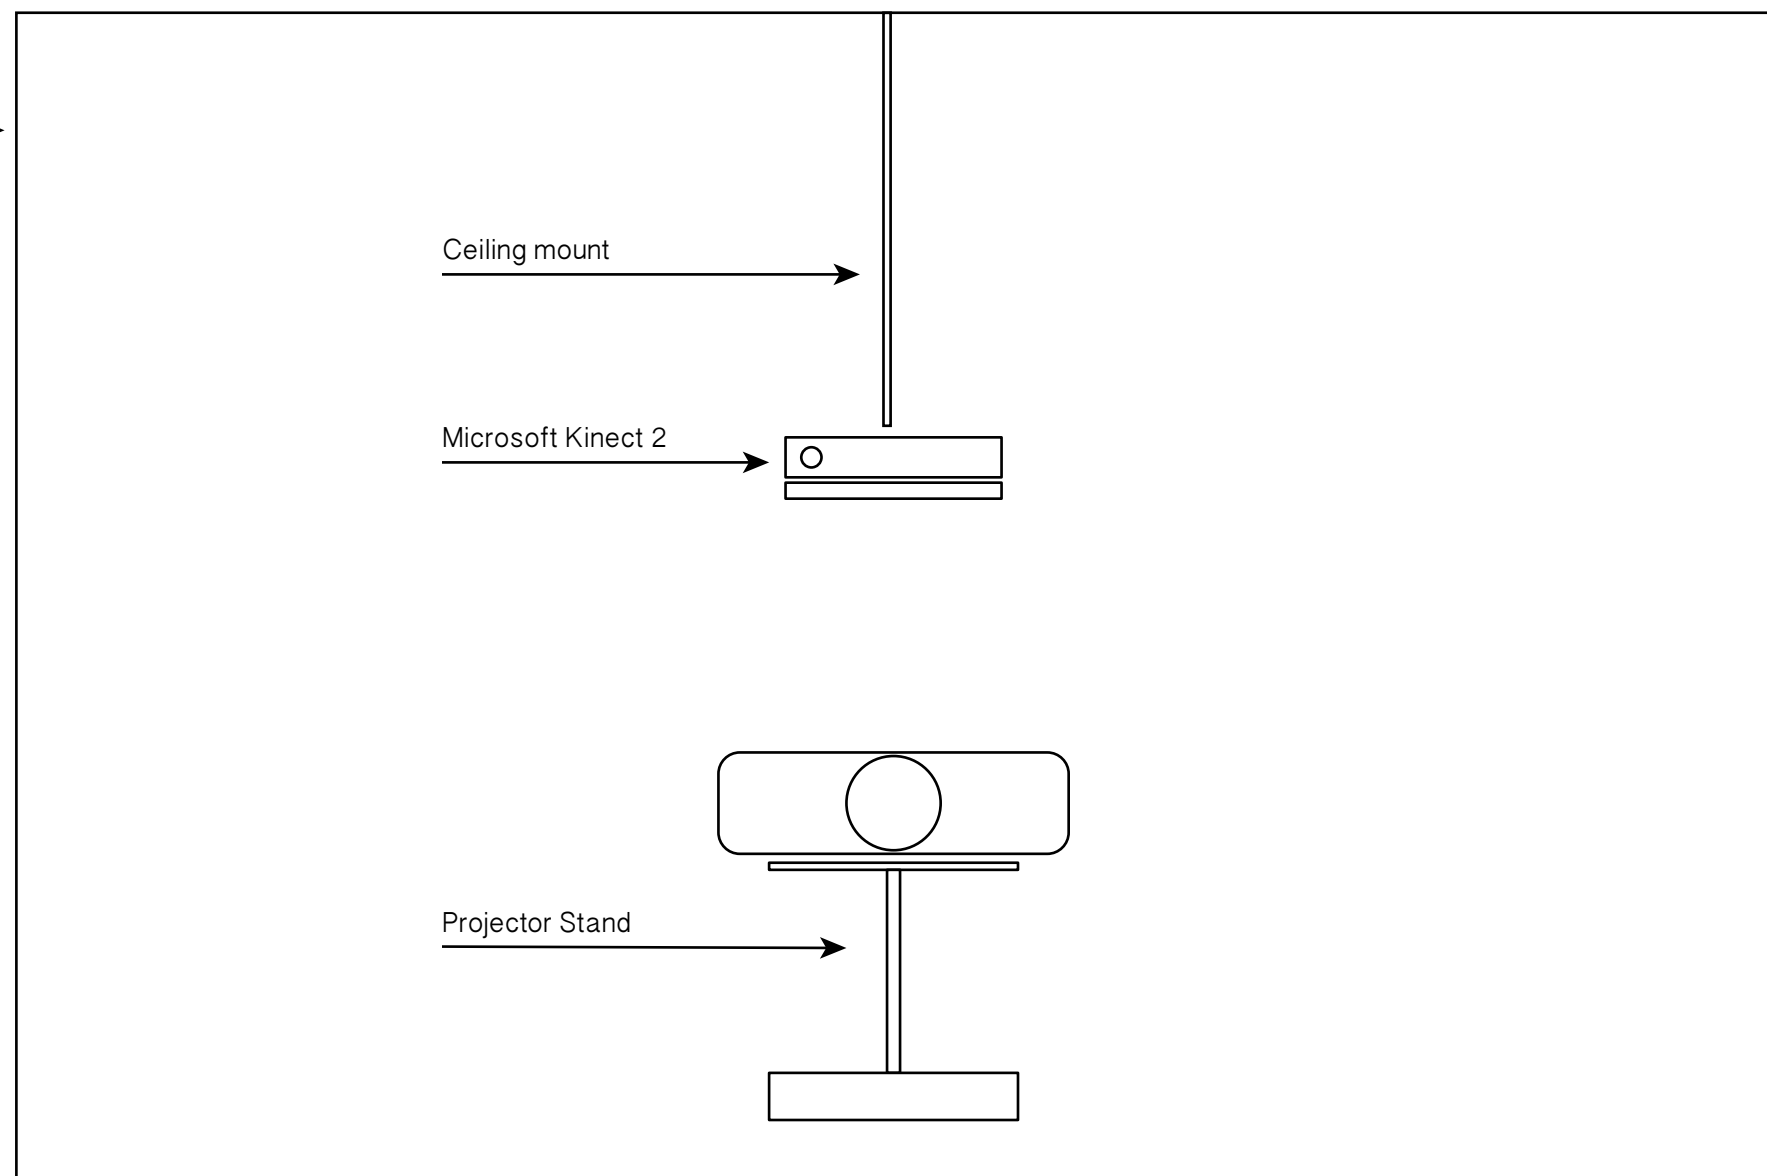

corner projection - video source inside

Skeleton tracking data from Kinect to Processing

Processed video to the Projector