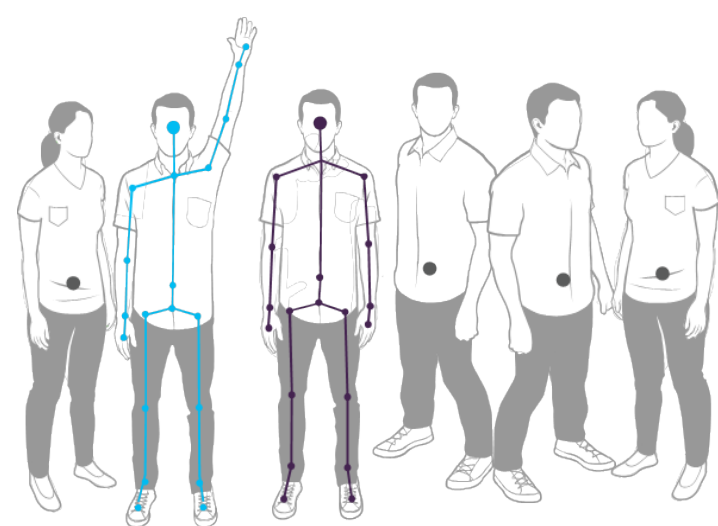

corner projection - video source inside

Skeleton tracking data from Kinect to Processing

Processed video to the Projector