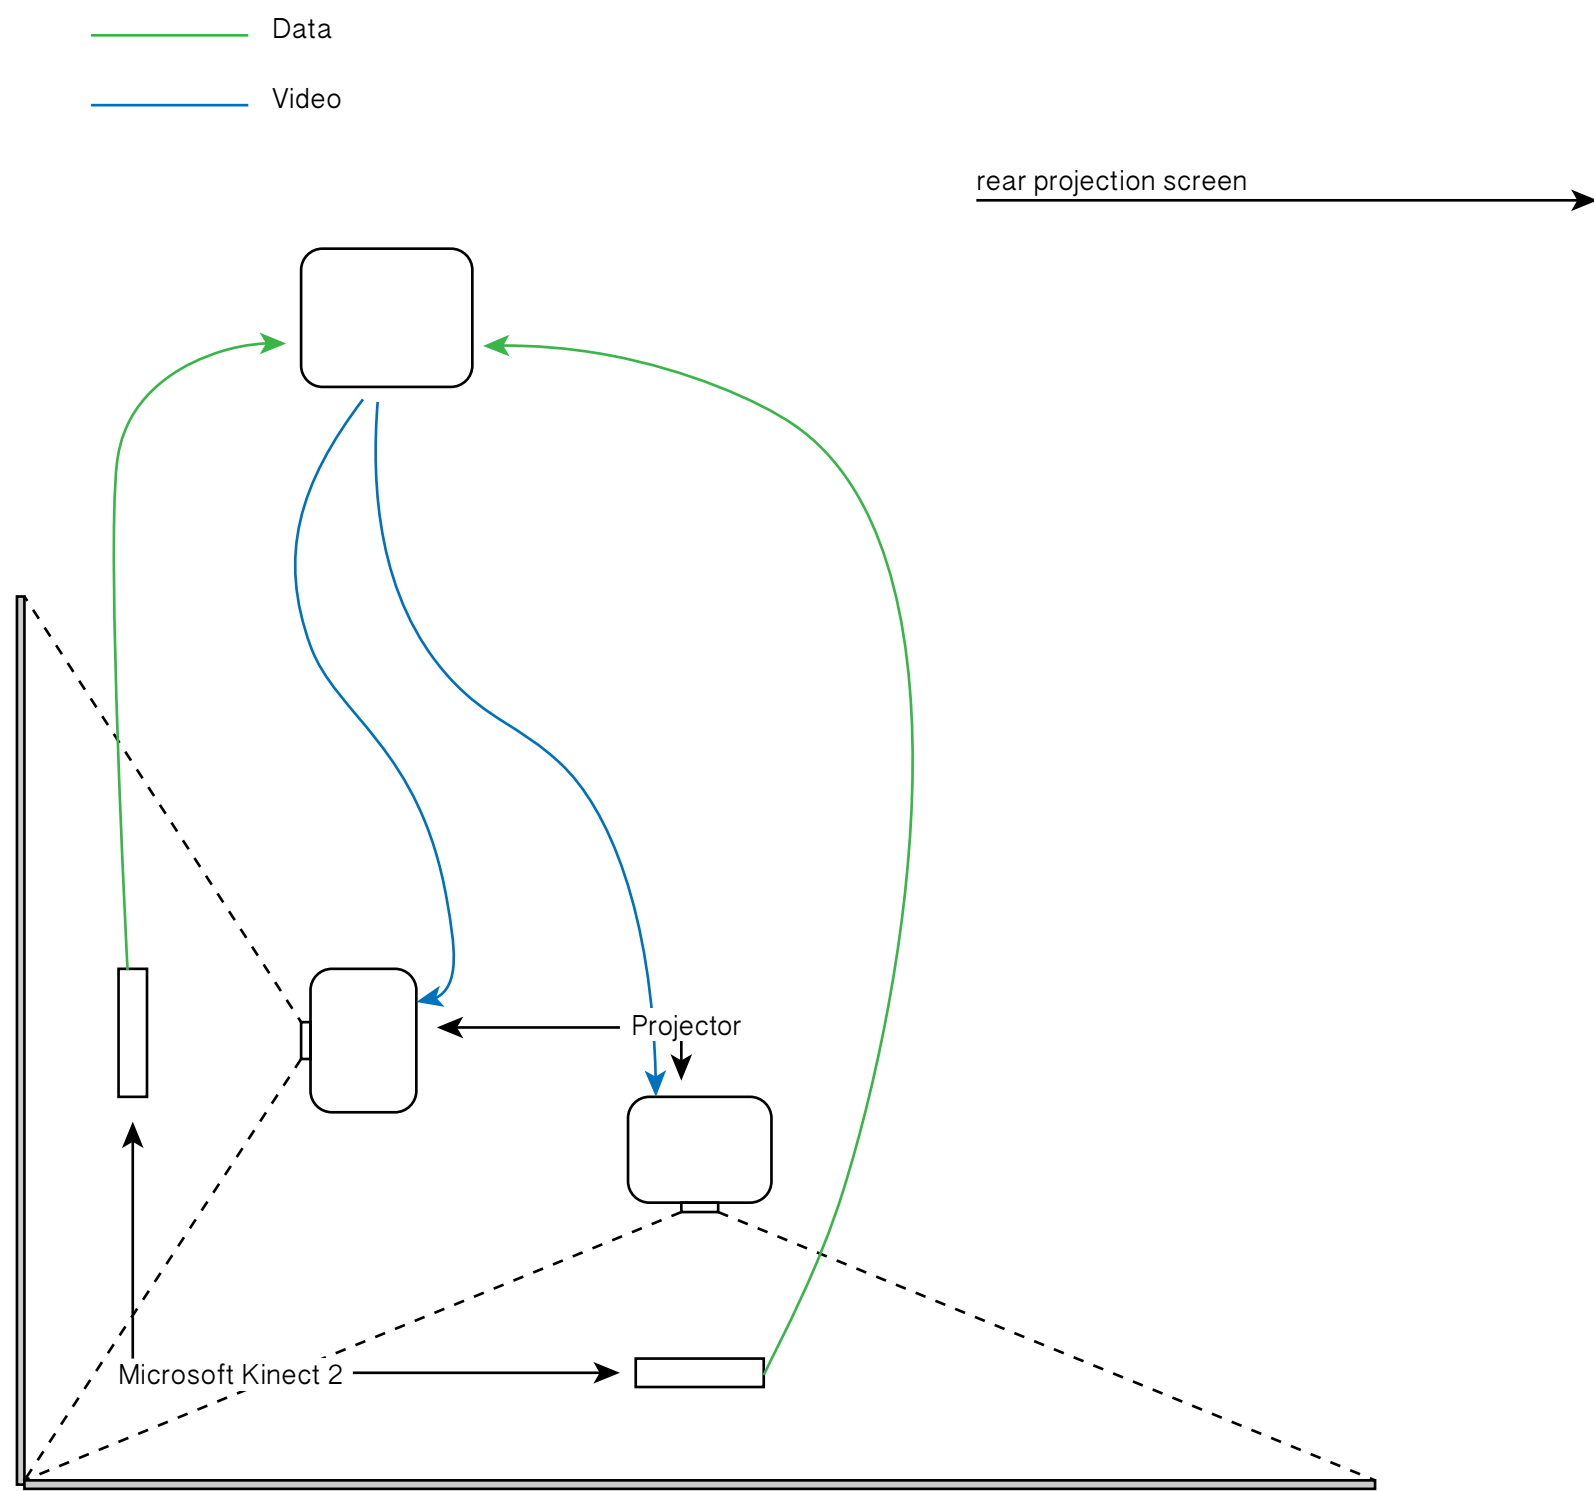

corner projection - video source inside

Skeleton tracking data from Kinect to Processing

Processed video to the Projector